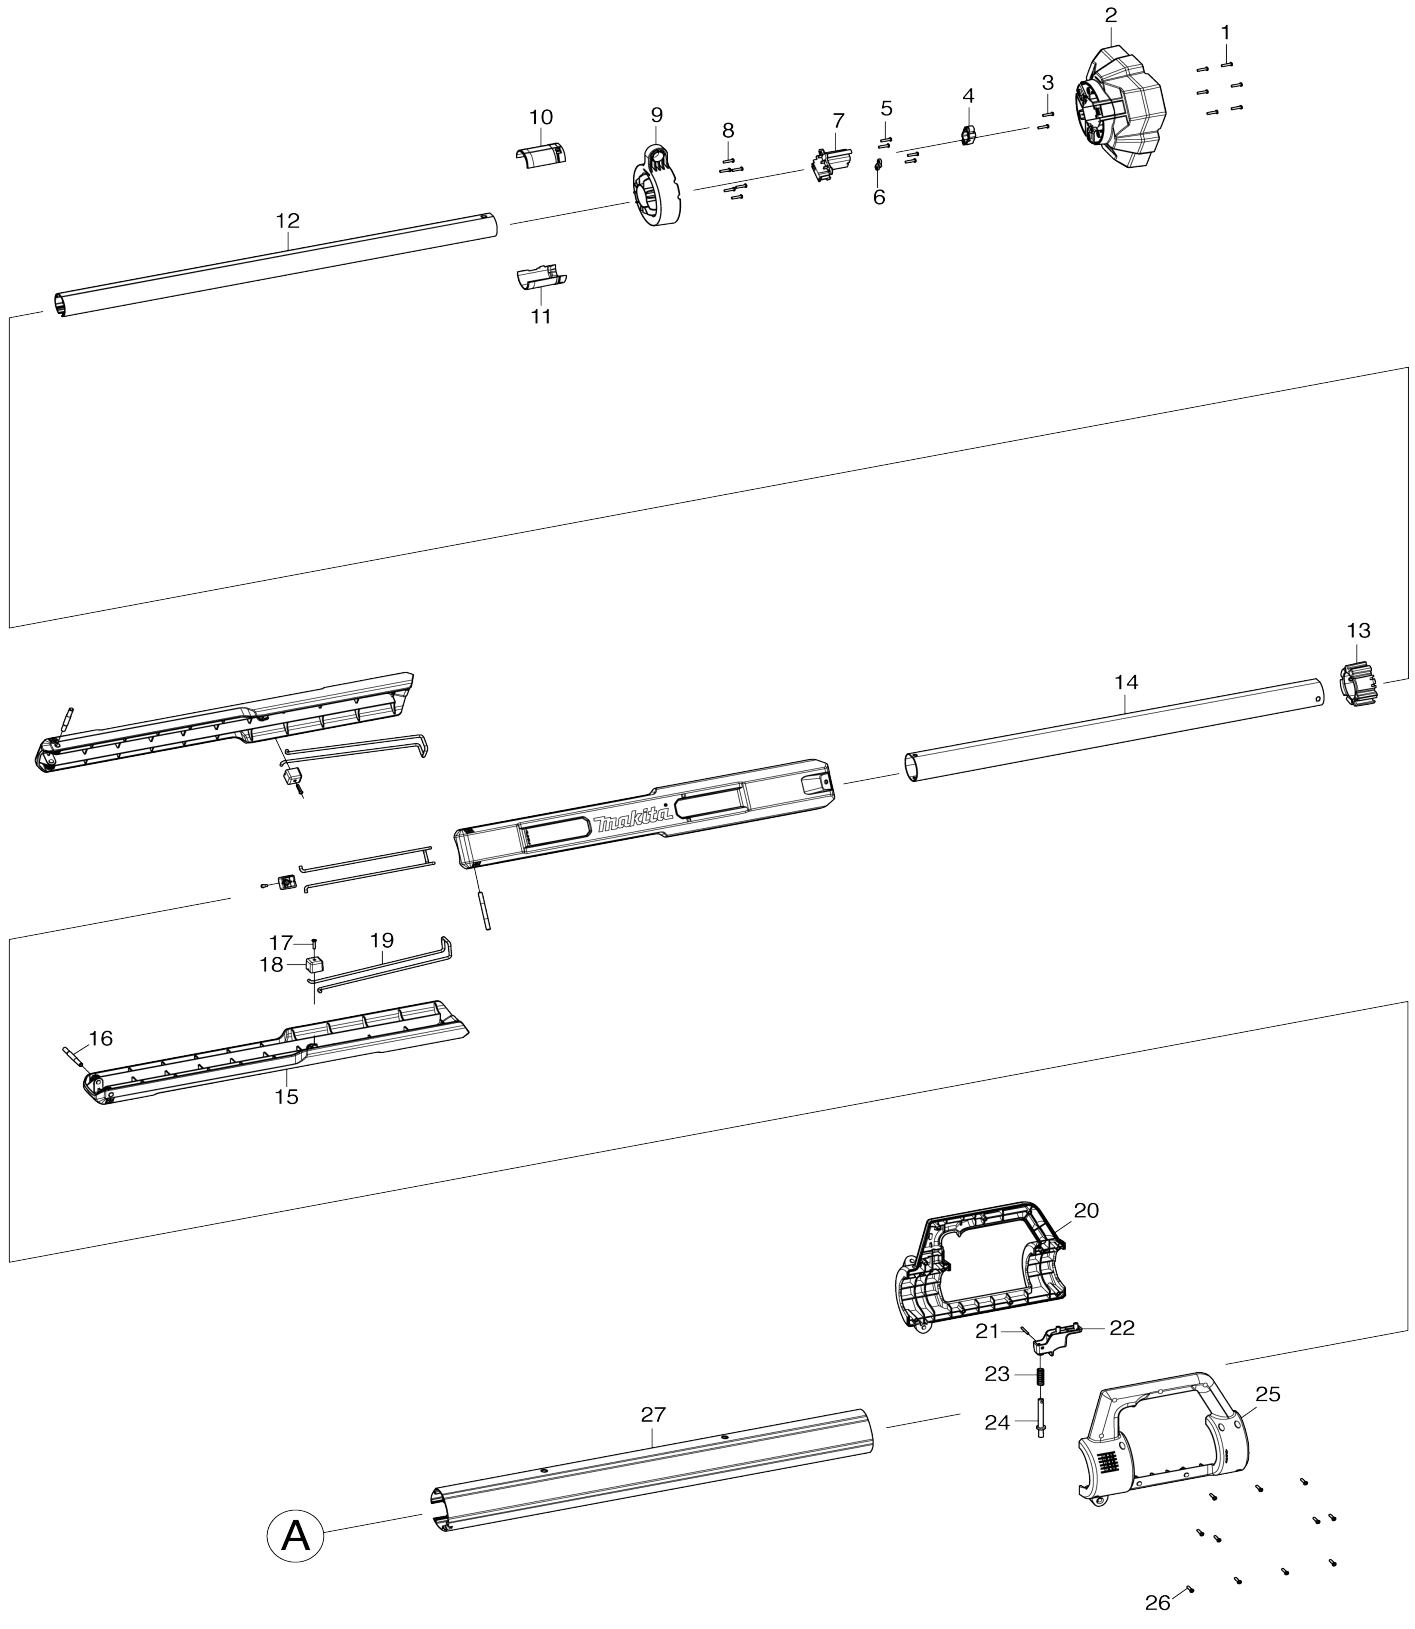

Model No.DML814 CORDLESS WORKLIGHT

Model No.DML814 CORDLESS WORKLIGHT

Model No.DML814 CORDLESS WORKLIGHT

Item No.	Parts No.	Description
001	TD00000015	TAPPING SCREW PB3.5X14
002	TD00000016	REAR BASE
003	TD00000015	TAPPING SCREW PB3.5X14
004	TD00000017	CABLE COVER
005	TD00000015	TAPPING SCREW PB3.5X14
006	TD00000018	CORD CLAMP
007	TD00000019	REAR FOOT L
008	TD00000015	TAPPING SCREW PB3.5X14
009	TD00000020	FRONT BASE
010	TD00000021	SLEEVE R
011	TD00000022	SLEEVE L
012	TD00000023	POLE B
013	TD00000024	POLE SLEEVE
014	TD00000025	POLE A
015	TD00000026	LEG
016	TD00000027	PIN
017	TD00000015	TAPPING SCREW PB3.5X14
018	TD00000028	CHECK BLOCK
019	TD00000029	LINK
020	TD00000109	HANDLE SET
020		INC. 25
021	TD00000031	PIN
022	TD00000032	RELEASE BUTTON
023	TD00000033	SPRING
024	TD00000034	LATCH
025	TD00000109	HANDLE SET
025		INC. 20
026	TD00000015	TAPPING SCREW PB3.5X14
027	TD00000036	BODY
028	TD00000037	CABLE
029	TD00000038	RUBBER PAD
030	TD00000015	TAPPING SCREW PB3.5X14
031	TD00000039	BATTERY HOUSING
032	TD00000040	LATCH
033	TD00000041	CLIP
034	TD00000042	SPRING
035	TD00000043	PUSH PLATE
036	TD00000044	GASKET
037	TD00000045	MAGNET RING
038	TD00000046	PCBA BOX COMPLETE
039	TD00000047	GASKET
040	TD00000048	DUST COVER
041	TD00000049	MAIN BOARD
042	TD00000050	TAPPING SCREW PB3X8
043	TD00000051	GASKET
044	TD00000052	SILICON SHEET
045	TD00000053	HEATSINK