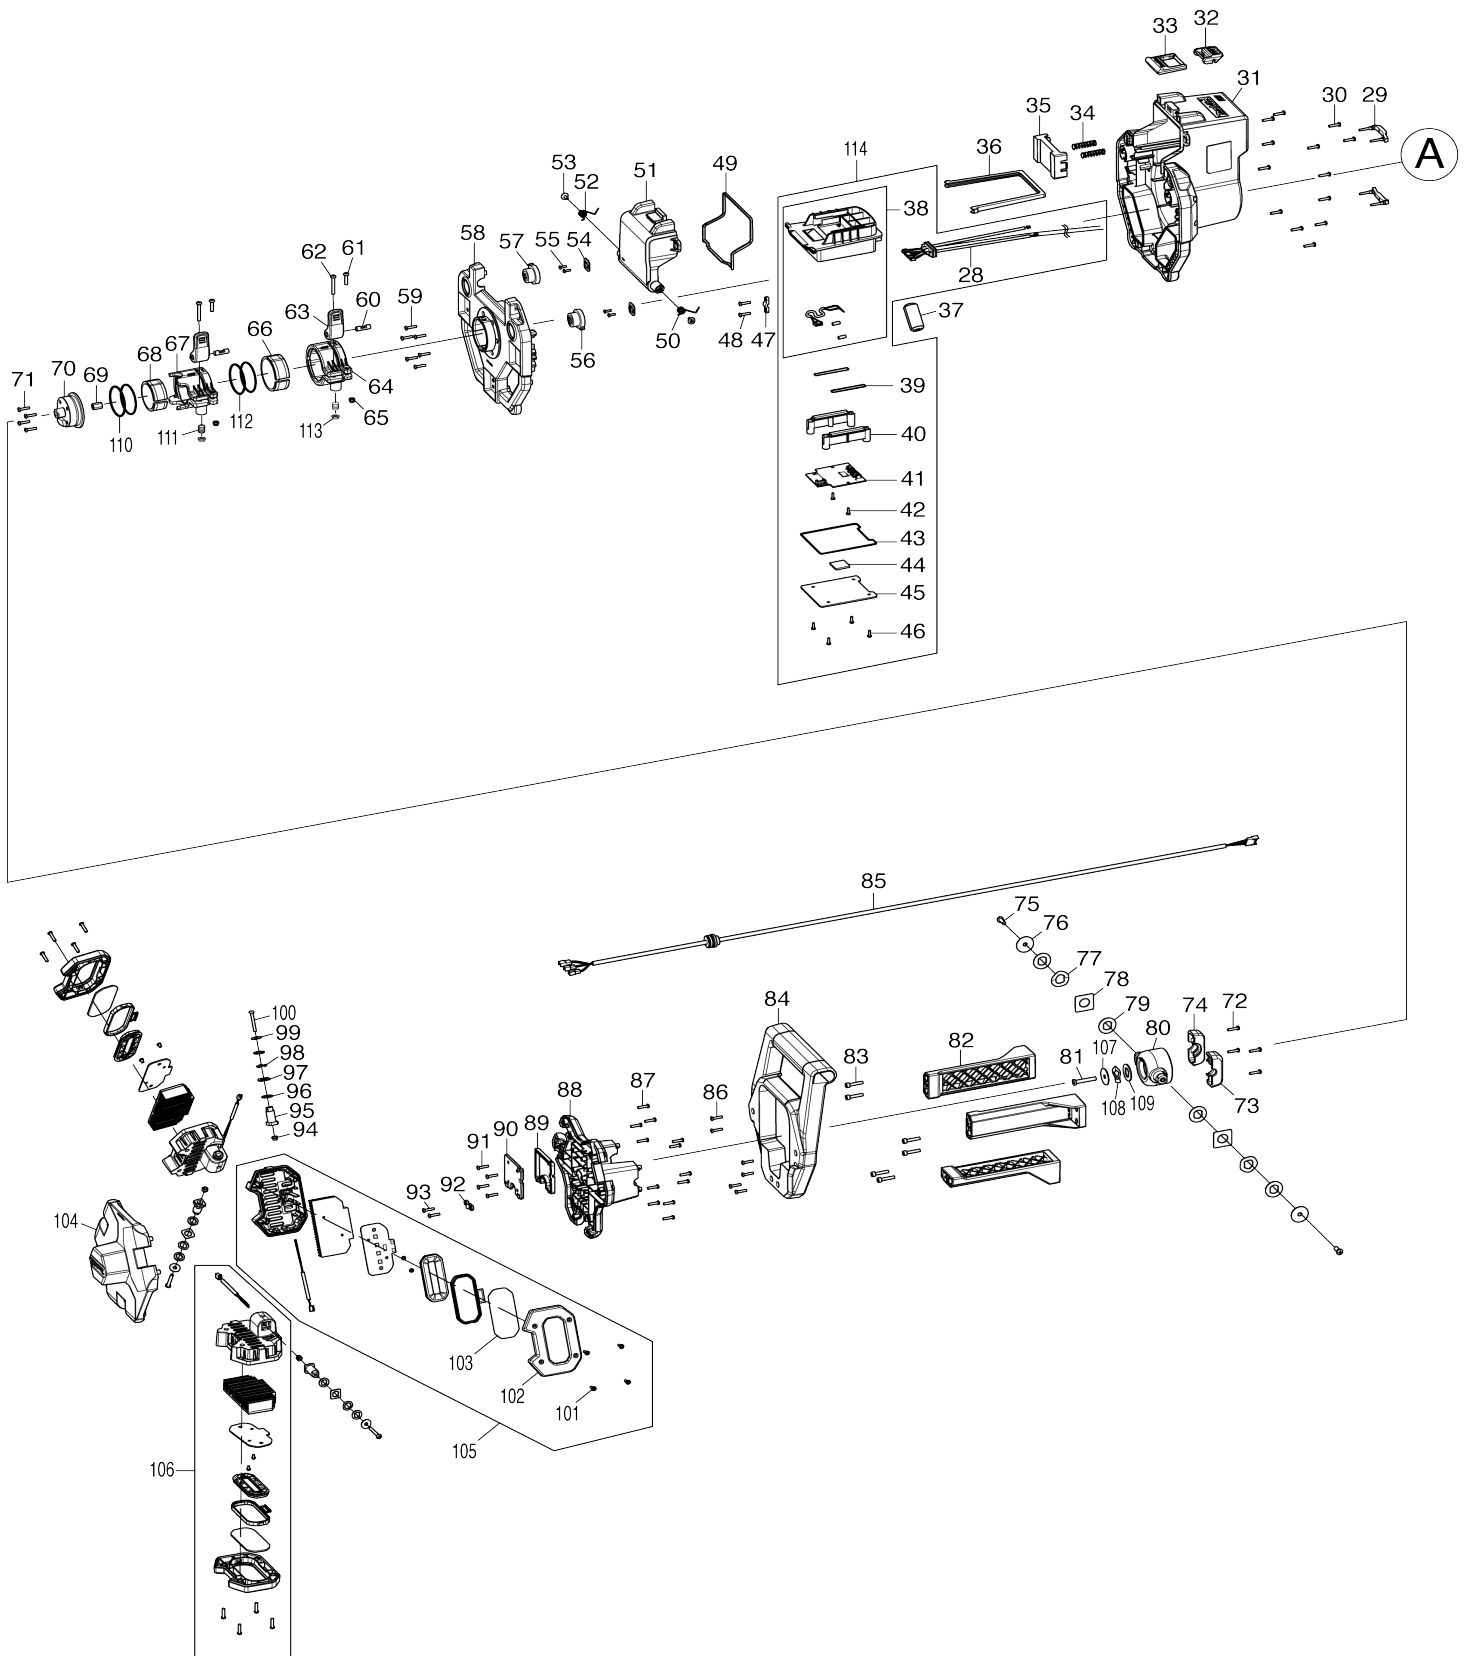

Model No.DML814 CORDLESS WORKLIGHT

Model No.DML814 CORDLESS WORKLIGHT

Model No.DML814 CORDLESS WORKLIGHT

Item No.	Parts No.	Description
001	TD00000015	TAPPING SCREW PB3.5X14
002	TD00000016	REAR BASE
003	TD00000015	TAPPING SCREW PB3.5X14
004	TD00000017	CABLE COVER
005	TD00000015	TAPPING SCREW PB3.5X14
006	TD00000018	CORD CLAMP
007	TD00000019	REAR FOOT L
008	TD00000015	TAPPING SCREW PB3.5X14
009	TD00000020	FRONT BASE
010	TD00000021	SLEEVE R
011	TD00000022	SLEEVE L
012	TD00000023	POLE B
013	TD00000024	POLE SLEEVE
014	TD00000025	POLE A
015	TD00000026	LEG
016	TD00000027	PIN
017	TD00000015	TAPPING SCREW PB3.5X14
018	TD00000028	CHECK BLOCK
019	TD00000029	LINK
020	TD00000109	HANDLE SET
020		INC. 25
021	TD00000031	PIN
022	TD00000032	RELEASE BUTTON
023	TD00000033	SPRING
024	TD00000034	LATCH
025	TD00000109	HANDLE SET
025		INC. 20
026	TD00000015	TAPPING SCREW PB3.5X14
027	TD00000036	BODY
028	TD00000037	CABLE
029	TD00000038	RUBBER PAD
030	TD00000015	TAPPING SCREW PB3.5X14
031	TD00000039	BATTERY HOUSING
032	TD00000040	LATCH
033	TD00000041	CLIP
034	TD00000042	SPRING
035	TD00000043	PUSH PLATE
036	TD00000044	GASKET
037	TD00000045	MAGNET RING
038	TD00000046	PCBA BOX COMPLETE
039	TD00000047	GASKET
040	TD00000048	DUST COVER
041	TD00000049	MAIN BOARD
042	TD00000050	TAPPING SCREW PB3X8
043	TD00000051	GASKET
044	TD00000052	SILICON SHEET
045	TD00000053	HEATSINK